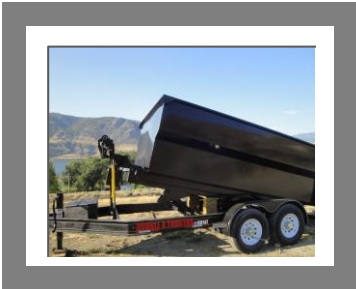

ROLL OFF BIN TRAILERS

In Stock Now: New Double A 14 ft. Roll Off Bin Trailer 14000 GVW Tandem 7000 lb. Axles. Comes with 12-yard bin (14-16K GVW)

*Additional 12-yard bin 14K GVW included
MSRP \$19100

Highlights:

- Solar panel for charge assist
- Extra battery included
- Roll-off low decks available for purchase (15' and 17')
- Available in 14', 16' and 21' trailers
- Torsion Upgrade available
- Bin lids available to purchase separately