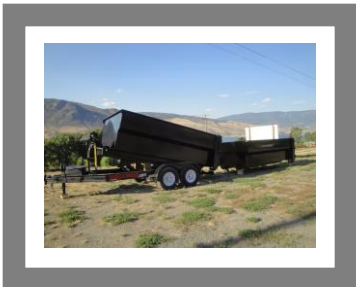

ROLL OFF BIN TRAILERS

In Stock Now: New Double A 14 ft. Roll Off Bin Trailer 14000 GVW Tandem 7000 lb. Axles. Comes with 12-yard bin (14-16K GVW)

*Additional 12-yard bin 14K GVW included
MSRP \$19100

Highlights:

- Solar panel for charge assist
- Extra battery included
- Roll-off low decks available for purchase (15' and 17')
- Available in 14', 16' and 21' trailers
- Torsion Upgrade available
- Bin lids available to purchase separately